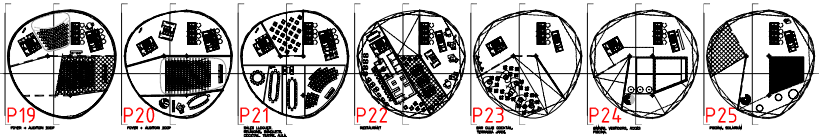

EQUIP

PALO ALTO. C/ PELLAIRES 30-38 NAU G01 08019 BARCELONA
T: +34 93 303 46 60 F: +34 93 303 46 65 E: equip@equip.com.es

QATAR IAGO

client EQUIP RDi
authors EQUIP
Xavier Claramunt, Martín Ezquerro,
Miquel de Mas
+BOMA (Brufau, Obiol, Moya & Ass)

2005

26 312 M2 TOWERS

situation Ad Dawhah (Qatar)
area 26 312 M2
budget 52 624 000 €

stage Schematic design