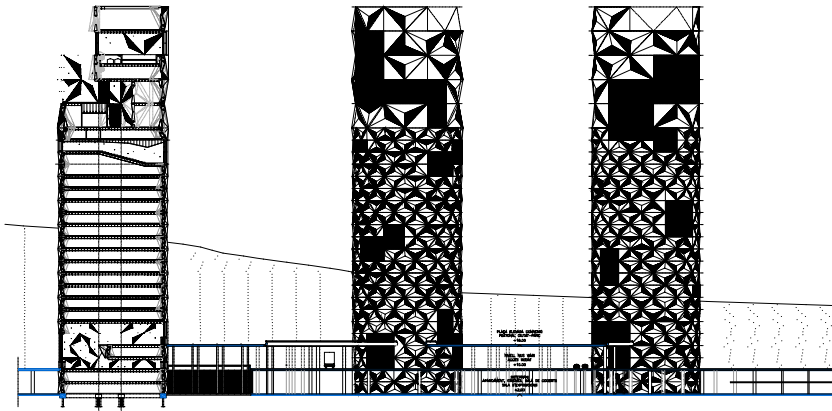

EQUIP

PALO ALTO. C/ PELLAIRES 30-38 NAU G01 08019 BARCELONA
T: +34 93 303 46 60 F: +34 93 303 46 65 E: equip@equip.com.es

QATAR IAGO

client EQUIP RDi
authors EQUIP
Xavier Claramunt, Martín Ezquerro,
Miquel de Mas
+BOMA (Brufau, Obiol, Moya & Ass)

2005

26 312 M2 TOWERS

situation Ad Dawhah (Qatar)
area 26 312 M2
budget 52 624 000 €

stage Schematic design