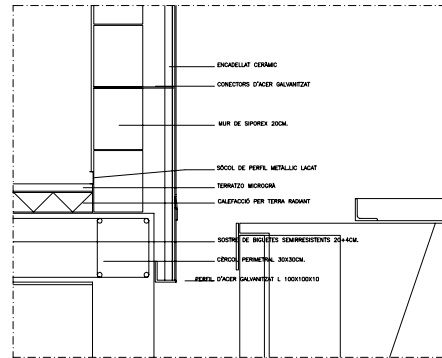

situation	Sta Margarida de Montbui
area	400 M2
budget	450 000 €
builder	Joan Ribas
foreman	Joel Vives
photographer	Eugení Pons

state	Built
awards	Finalist First Awards of Housing Architecture in Catalonia J.A.Coderch 2004