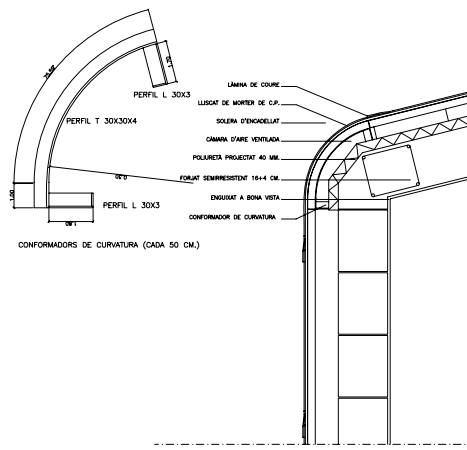

situation	Sta Margarida de Montbui
area	400 M2
budget	450 000 €
builder	Joan Ribas
foreman	Joel Vives
photographer	Eugení Pons

state	Built
awards	Finalist First Awards of Housing Architecture in Catalonia J.A.Coderch 2004