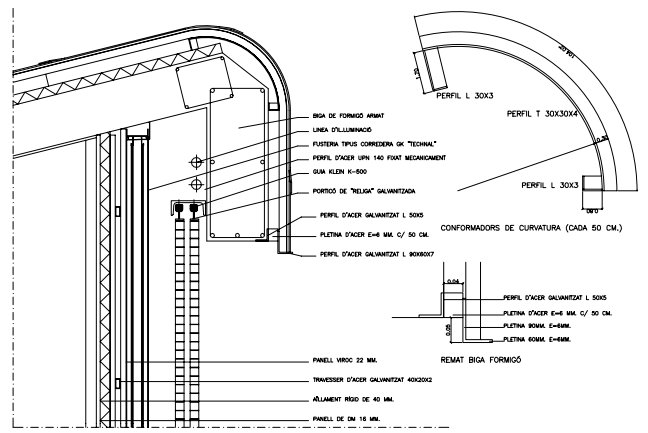

situation	Sta Margarida de Montbui
area	400 M2
budget	450 000 €
builder	Joan Ribas
foreman	Joel Vives
photographer	Eugení Pons

state	Built
awards	Finalist First Awards of Housing Architecture in Catalonia J.A.Coderch 2004