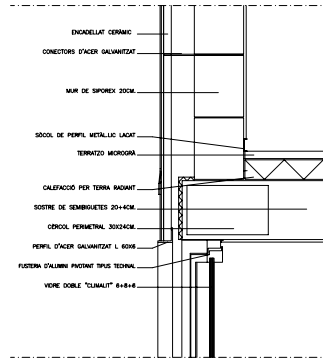

situation	Sta Margarida de Montbui
area	400 M2
budget	450 000 €
builder	Joan Ribas
foreman	Joel Vives
photographer	Eugení Pons

state	Built
awards	Finalist First Awards of Housing Architecture in Catalonia J.A.Coderch 2004